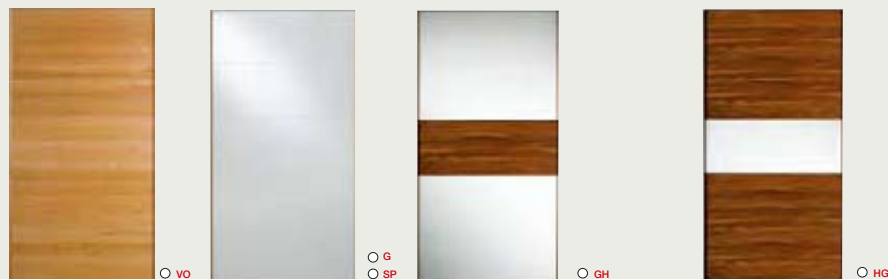

☐ V VALORE

Hinged door wardrobe

☐ V VALORE

Sliding door wardrobe