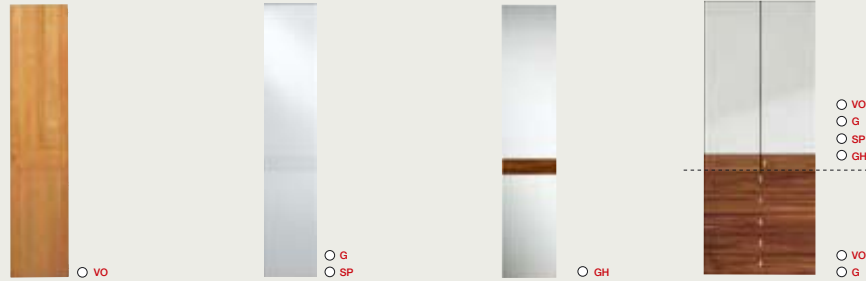

☐ S SOFT

Hinged door wardrobe

☐ V VALORE

Hinged door wardrobe