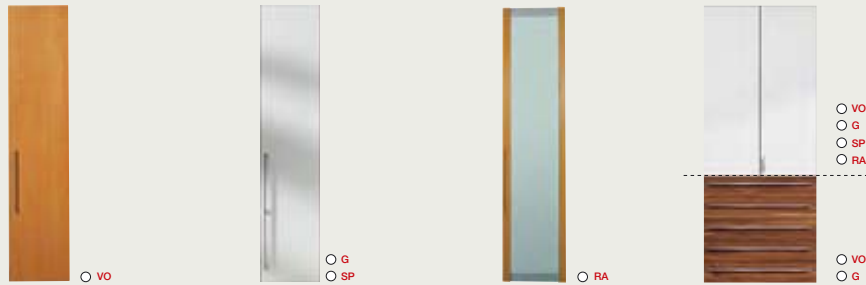

WARDROBE systems

Type overview

- ER Alder
- BU Beech
- BK Beech Heart
- KB Cherry
- NB Walnut

- VO Solid wood
- RA Frame with satin glass, white/green

- GH Glass / Wood
- SP Mirror

- Coloured glass
 - WE White (optiwhite)
 - SA sand (optiwhite)
 - BO bordeaux
 - BR brown
 - AN anthracite
 - SW black
- G gloss
- M matt

- CH Flap handles, wood (valore)
- CE Flap handles, stainless steel (valore)

- CE Flap handles for glass (valore)
- SL Key for hinged door (for VO, GH)

- GKU Cubic handle

- SS Stainless steel pull

S SOFT

Hinged door wardrobe