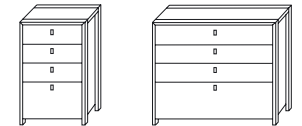

All drawers come with full-pull out mechanism in metal and quiet self closing mechanism

NK0284 1L
+ APGLP 2
+ APGR

NK0314 1L
+ APGLP 3

V0614 2LG

V0854 3LG

All dimensions are in cm